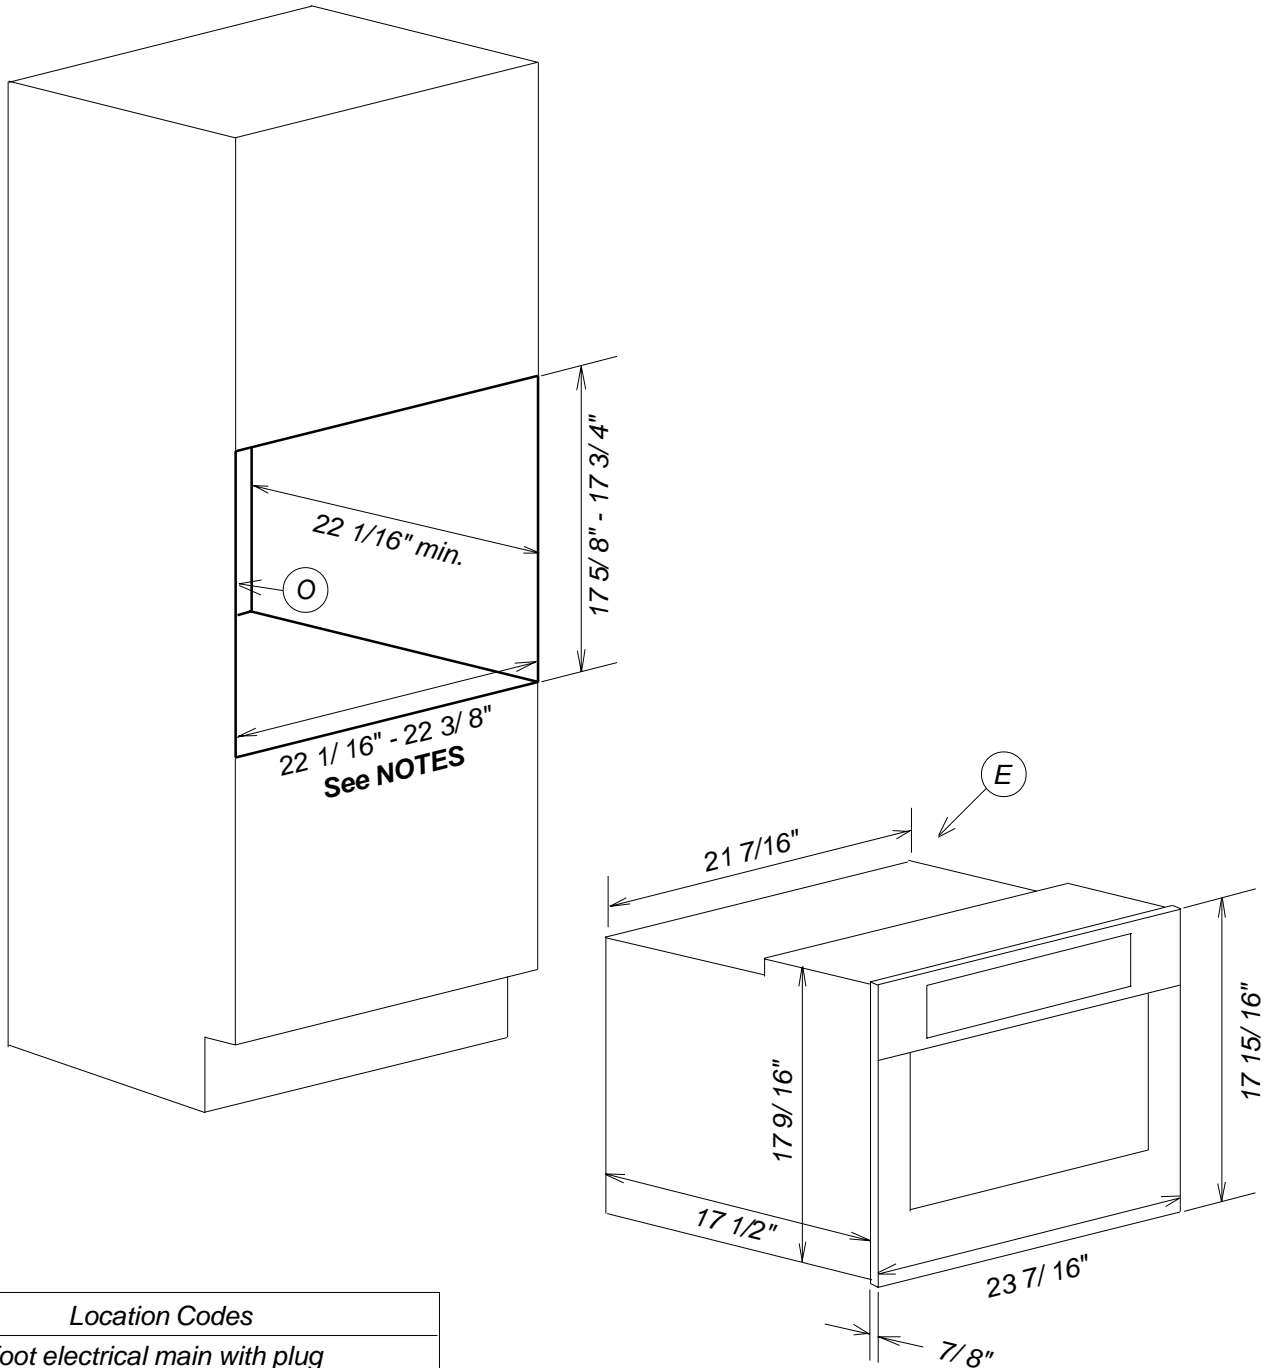

Product and Cut-out Dimensions Convection Steam Oven DG4082

Location Codes	
E	5 foot electrical main with plug connects upper rear right side
O	208 - 240 Volt - 15 Amp 3 wire connection with NEMA 6-15R. Location must be accessible
Notes	
<ul style="list-style-type: none"> Width with optional EBA Trim Kits: EBA5470 26" - 26 1/4" EBA5476 28 3/8" - 28 1/2" All installations must be done in accordance with local codes. 	

NOTE: Drawing is not to scale.
SPECIFICATION SHEETS 150709

Product and Cut-out Dimensions

Convection Steam Oven

DG4082 over H4XXX Oven

Location Codes	
E	5 foot electrical main with plug connects upper rear right side
O	208 - 240 Volt - 15 Amp 3 wire connection with NEMA 6-15R. Location must be accessible
Notes	
<ul style="list-style-type: none"> Width with optional EBA Trim Kits: EBA5470 26" - 26 1/4" EBA5476 28 3/8" - 28 1/2" All installations must be done in accordance with local codes. 	

NOTE: Drawing is not to scale.
SPECIFICATION SHEETS 150709